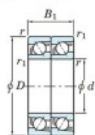

Deep groove ball bearing single row 7414-DT-FY-JTEKT - 7414-DT-FY-JTEKT

<https://www.123bearing.com/bearing-housing/deep-groove-bearing/single-row/7414-dt-fy-jtekt>

Boundary dimensions

Bearing No.	Boundary dimensions(mm)						Basic load ratings(kN)		Fatigue load factor		Limiting speeds(min-1)
	d	D	B	r1(mm)	r2(mm)	Cr	C0r	C0	f0	Groove lub.	
7414DT FY	70	180	84	3	1.1	303	230	10.6	-	2700	

PRODUCT FEATURES

Brand	JTEKT
N° Ean13	3616060657510
Inside diameter	70 mm
Outside diameter	180 mm
Thickness	84 mm
Limiting speed	2700 rpm
Dynamic load	303 kN
Static load	230 kN
Packaging	1

contact@123bearing.com

(646) 712 9672

CRT4 de Lesquin 60 Rue Du Haut De Sainghin 59273 Fretin FRANCE