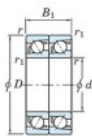

Deep groove ball bearing single row 7414-BDT-FY-JTEKT - 7414-BDT-FY-JTEKT

<https://www.123bearing.com/bearing-housing/deep-groove-bearing/single-row/7414-bdt-fy-jtekt>

Boundary dimensions

Bearing No.	Boundary dimensions (mm)						Basic load ratings (kN)		Fatigue load factor		Limiting speeds (min⁻¹)
	d	D	B	r1 (mm)	r2 (mm)	Cr	C0r	U0	f0	Grease lub.	
7414BDT FY	70	180	84	3	1.1	301	237	10.9	-	2300	

PRODUCT FEATURES

Brand	JTEKT
N° Ean13	3616060657503
Inside diameter	70 mm
Outside diameter	180 mm
Thickness	84 mm
Limiting speed	2300 rpm
Dynamic load	301 kN
Static load	237 kN
Packaging	1

contact@123bearing.com

(646) 712 9672

CRT4 de Lesquin 60 Rue Du Haut De Sainghin 59273 Fretin FRANCE