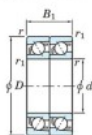

Deep groove ball bearing single row 7314-CDT-FY-JTEKT - 7314-CDT-FY-JTEKT

<https://www.123bearing.com/bearing-housing/deep-groove-bearing/single-row/7314-cdt-fy-jtekt>

Boundary dimensions

Bearing No.	Boundary dimensions(mm)					Basic load ratings(kN)		Fatigue load factor		Limiting speeds(min-1)
	d	D	B	r1(mm)	r2(mm)	C_r	C_{0r}	f₀	f₁	Grease Lub.
7314CDT FY	70	150	70	2.1	1.1	256	184	13	13.4	5900

PRODUCT FEATURES

Brand	JTEKT
N° Ean13	3616060657497
Inside diameter	70 mm
Inside diameter	2.756" inch
Outside diameter	150 mm
Outside diameter	5.906" inch
Thickness	70 mm
Thickness	2.756" inch
Limiting speed	5900 rpm
Dynamic load	256 kN
Static load	184 kN
Packaging	1

contact@123bearing.com

(646) 712 9672

CRT4 de Lesquin 60 Rue Du Haut De Sainghin 59273 Fretin FRANCE