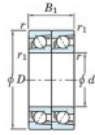

Deep groove ball bearing single row 7014-CDT-FY-JTEKT - 7014-CDT-FY-JTEKT

<https://www.123bearing.com/bearing-housing/deep-groove-bearing/single-row/7014-cdt-fy-jtekt>

Boundary dimensions

Bearing No.	Boundary dimensions(mm)						Basic load ratings(kN)		Fatigue load factor		Limiting speeds(min-1)
	d	D	B	r1(mm)	r2(mm)	C_r	C_{0r}	C_u	f₀	Grease Lub.	
7014CDT FY	70	110	40	1.1	0.6	95.3	86	4.9	15.7	7300	

PRODUCT FEATURES

Brand	JTEKT
N° Ean13	3616060657428
Inside diameter	70 mm
Outside diameter	110 mm
Thickness	40 mm
Limiting speed	7300 rpm
Dynamic load	95.3 kN
Static load	86 kN
Packaging	1

contact@123bearing.com

(646) 712 9672

CRT4 de Lesquin 60 Rue Du Haut De Sainghin 59273 Fretin FRANCE