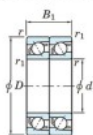

Deep groove ball bearing single row 7412-DT-FY-JTEKT - 7412-DT-FY-JTEKT

<https://www.123bearing.com/bearing-housing/deep-groove-bearing/single-row/7412-dt-fy-jtekt>

Boundary dimensions

Bearing No.	Boundary dimensions(mm)					Basic load ratings(kN)		Fatigue load factor		Limiting speeds(min-1)
	d	D	B	r1(mm)	r2(mm)	Cr	C0r	C0	f0	Grease lub.
7412DT FY	60	150	70	2.1	1.1	262	187	13.7	-	3200

PRODUCT FEATURES

Brand	JTEKT
N° Ean13	3616060657220
Inside diameter	60 mm
Outside diameter	150 mm
Thickness	70 mm
Limiting speed	3200 rpm
Dynamic load	262 kN
Static load	187 kN
Packaging	1

contact@123bearing.com

(646) 712 9672

CRT4 de Lesquin 60 Rue Du Haut De Sainghin 59273 Fretin FRANCE