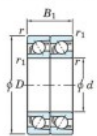

Deep groove ball bearing single row 7312-CDT-FY-JTEKT - 7312-CDT-FY-JTEKT

<https://www.123bearing.com/bearing-housing/deep-groove-bearing/single-row/7312-cdt-fy-jtekt>

Boundary dimensions

Bearing No.	Boundary dimensions(mm)						Basic load ratings(kN)		Fatigue load factor		Limiting speeds(min-1)
	d	D	B	r1(mm)	r2(mm)	Cr	C0r	C0	B0	Grease lub.	
7312CDT FY	60	130	62	2.1	1.1	201	141	10.5	13.4	6800	

PRODUCT FEATURES

Brand	JTEKT
N° Ean13	3616060657206
Inside diameter	60 mm
Inside diameter	2.362" inch
Outside diameter	130 mm
Outside diameter	5.118" inch
Thickness	62 mm
Thickness	2.441" inch
Limiting speed	6800 rpm
Dynamic load	201 kN
Static load	141 kN
Packaging	1

contact@123bearing.com

(646) 712 9672

CRT4 de Lesquin 60 Rue Du Haut De Sainghin 59273 Fretin FRANCE