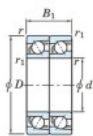

Deep groove ball bearing single row 7307-BDT-FY-JTEKT - 7307-BDT-FY-JTEKT

<https://www.123bearing.com/bearing-housing/deep-groove-bearing/single-row/7307-bdt-fy-jtekt>

Boundary dimensions

Bearing No.	Boundary dimensions(mm)					Basic load ratings(kN)		Fatigue load factor	Limiting speeds(min-1)	
	d	D	B	r1(mm)	r2(mm)	Cr	C0r	Cu		10
7307BDT FY	35	80	42	1.5	1	65.9	40.5	2.65	-	6200

PRODUCT FEATURES

Brand	JTEKT
N° Ean13	3616060656483
Inside diameter	35 mm
Outside diameter	80 mm
Thickness	42 mm
Limiting speed	6200 rpm
Dynamic load	65.9 kN
Static load	40.5 kN
Packaging	1

contact@123bearing.com

(646) 712 9672

CRT4 de Lesquin 60 Rue Du Haut De Sainghin 59273 Fretin FRANCE