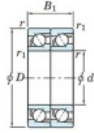

Deep groove ball bearing single row 7207-BDT-FY-JTEKT - 7207-BDT-FY-JTEKT

<https://www.123bearing.com/bearing-housing/deep-groove-bearing/single-row/7207-bdt-fy-jtekt>

Boundary dimensions

Bearing No.	Boundary dimensions(mm)				Basic load ratings(kN)		Fatigue load factor		Limiting speeds(min-1)	
	d	D	B	r1(r2)	Cr	C0r	C0	f0		
7207BDT FY	35	72	34	1.1	0.6	52.1	34.1	2.1	-	6600

PRODUCT FEATURES

Brand	JTEKT
N° Ean13	3616060656452
Inside diameter	35 mm
Inside diameter	1.378" inch
Outside diameter	72 mm
Outside diameter	2.835" inch
Thickness	34 mm
Thickness	1.339" inch
Limiting speed	6600 rpm
Dynamic load	52.1 kN
Static load	34.1 kN
Packaging	1

contact@123bearing.com

(646) 712 9672

CRT4 de Lesquin 60 Rue Du Haut De Sainghin 59273 Fretin FRANCE