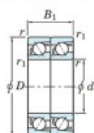

Deep groove ball bearing single row 7306-DT-FY-JTEKT - 7306-DT-FY-JTEKT

<https://www.123bearing.com/bearing-housing/deep-groove-bearing/single-row/7306-dt-fy-jtekt>

Boundary dimensions

Bearing No.	Boundary dimensions(mm)						Basic load ratings(kN)		Fatigue load factor	Limiting speeds(min-1)
	d	D	B	r1(mm)	r2(mm)	Cr	Cor	C0	n0	Grease lub.
7306DT FY	30	72	38	1.1	0.6	61.1	37.8	2.6	-	9200

PRODUCT FEATURES

Brand	JTEKT
N° Ean13	3616060656360
Inside diameter	30 mm
Outside diameter	72 mm
Thickness	38 mm
Limiting speed	9200 rpm
Dynamic load	61.1 kN
Static load	37.8 kN
Packaging	1

contact@123bearing.com

(646) 712 9672

CRT4 de Lesquin 60 Rue Du Haut De Sainghin 59273 Fretin FRANCE