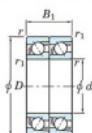

Deep groove ball bearing single row 7006-DT-FY-JTEKT - 7006-DT-FY-JTEKT

<https://www.123bearing.com/bearing-housing/deep-groove-bearing/single-row/7006-dt-fy-jtekt>

Boundary dimensions

Bearing No.	Boundary dimensions(mm)						Basic load ratings(kN)		Fatigue load factor		Limiting speeds(min-1)
	d	D	B	r1(mm)	r2(mm)	Cr	C0r	C0	f0	Grease lub.	
7006DT FY	30	55	26	1	0.6	29.5	20.2	1.2	-	11000	

PRODUCT FEATURES

Brand	JTEKT
N° Ean13	3616060656308
Inside diameter	30 mm
Outside diameter	55 mm
Thickness	26 mm
Limiting speed	11000 rpm
Dynamic load	29.5 kN
Static load	20.2 kN
Packaging	1

contact@123bearing.com

(646) 712 9672

CRT4 de Lesquin 60 Rue Du Haut De Sainghin 59273 Fretin FRANCE