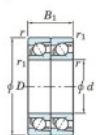

Deep groove ball bearing single row 7905-CDT-FY-JTEKT - 7905-CDT-FY-JTEKT

<https://www.123bearing.com/bearing-housing/deep-groove-bearing/single-row/7905-cdt-fy-jtekt>

Boundary dimensions

Bearing No.	Boundary dimensions(mm)					Basic load ratings(kN)		Fatigue load factor		Limiting speeds(min-1)
	d	D	B	r1(max)	r2(max)	C0	C0C	C0	60	Grease lub.
7905CDT FY	25	42	18	0.3	0.15	16.5	10.9	0.6	15.5	20000

PRODUCT FEATURES

Brand	JTEKT
N° Ean13	3616060656155
Inside diameter	25 mm
Outside diameter	42 mm
Thickness	18 mm
Limiting speed	20000 rpm
Dynamic load	16.5 kN
Static load	10.9 kN
Packaging	1

contact@123bearing.com

(646) 712 9672

CRT4 de Lesquin 60 Rue Du Haut De Sainghin 59273 Fretin FRANCE