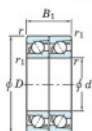

Deep groove ball bearing single row 7202-BDT-FY-JTEKT - 7202-BDT-FY-JTEKT

<https://www.123bearing.com/bearing-housing/deep-groove-bearing/single-row/7202-bdt-fy-jtekt>

Boundary dimensions

Bearing No.	Boundary dimensions(mm)					Basic load ratings(kN)		Fatigue load limit(kN)	factor	Limiting speeds(min-1)
	d	D	B	r1(max)	r2(max)	Cr	Cor			
7202BDT FY	15	35	22	0.6	0.3	15.1	7.85	0.52	-	Grease Lub. 14000

PRODUCT FEATURES

Brand	JTEKT
N° Ean13	3616060655882
Inside diameter	15 mm
Outside diameter	35 mm
Thickness	22 mm
Limiting speed	14000 rpm
Dynamic load	15.1 kN
Static load	7.85 kN
Packaging	1

contact@123bearing.com

(646) 712 9672

CRT4 de Lesquin 60 Rue Du Haut De Sainghin 59273 Fretin FRANCE