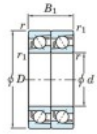

Deep groove ball bearing single row 7200-BDT-FY-JTEKT - 7200-BDT-FY-JTEKT

<https://www.123bearing.com/bearing-housing/deep-groove-bearing/single-row/7200-bdt-fy-jtekt>

Boundary dimensions

Bearing No.	Boundary dimensions(mm)					Basic load ratings(kN)		Fatigue load limit(kN)	factor	Limiting speeds(min-1)
	d	D	B	r1(mm)	r2(mm)	C_r	C_{0r}	P₀	f₀	Grease lub.
7200BDT FY	10	30	18	0.6	0.3	8.7	4.05	0.21	-	18000

PRODUCT FEATURES

Brand	JTEKT
N° Ean13	3616060655721
Inside diameter	10 mm
Outside diameter	30 mm
Thickness	18 mm
Limiting speed	18000 rpm
Dynamic load	8.7 kN
Static load	4.05 kN
Packaging	1

contact@123bearing.com

(646) 712 9672

CRT4 de Lesquin 60 Rue Du Haut De Sainghin 59273 Fretin FRANCE