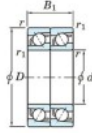

Deep groove ball bearing single row 7220-BDT-JTEKT - 7220-BDT-JTEKT

<https://www.123bearing.com/bearing-housing/deep-groove-bearing/single-row/7220-bdt-jtekt>

Boundary dimensions

Bearing No.	Boundary dimensions(mm)					Basic load ratings(kN)		Fatigue load factor		Limiting speeds(min-1)
	d	D	B	r1(mm)	r2(mm)	C_r	C_{0r}	C_u	f₀	Grease lub.
7220BDT	100	180	68	2.1	1.1	264	229	11.3	-	2000

PRODUCT FEATURES

Brand	JTEKT
N° Ean13	3616060655622
Inside diameter	100 mm
Outside diameter	180 mm
Thickness	68 mm
Limiting speed	2000 rpm
Dynamic load	264 kN
Static load	229 kN
Packaging	1

contact@123bearing.com

(646) 712 9672

CRT4 de Lesquin 60 Rue Du Haut De Sainghin 59273 Fretin FRANCE