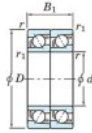

Deep groove ball bearing single row 7319-DT-JTEKT - 7319-DT-JTEKT

<https://www.123bearing.com/bearing-housing/deep-groove-bearing/single-row/7319-dt-jtekt>

Boundary dimensions

Bearing No.	Boundary dimensions(mm)					Basic load ratings(kN)		Fatigue load factor	Limiting speeds(min-1)
	d	D	B	r1(mm)	r2(mm)	Cr	Cor	fw	Grease lub.
7319DT	95	200	90	3	1.1	371	325	13.8	2500

PRODUCT FEATURES

Brand	JTEKT
N° Ean13	3616060655608
Inside diameter	95 mm
Outside diameter	200 mm
Thickness	90 mm
Limiting speed	2500 rpm
Dynamic load	371 kN
Static load	325 kN
Packaging	1

contact@123bearing.com

(646) 712 9672

CRT4 de Lesquin 60 Rue Du Haut De Sainghin 59273 Fretin FRANCE