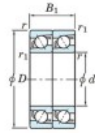

Deep groove ball bearing single row 7218-DT-JTEKT - 7218-DT-JTEKT

<https://www.123bearing.com/bearing-housing/deep-groove-bearing/single-row/7218-dt-jtekt>

Boundary dimensions

Bearing No.	Boundary dimensions(mm)					Basic load ratings(kN)		Fatigue load factor		Limiting speeds(min-1)
	d	D	B	r1(mm)	r2(mm)	C0	C00	C0	f0	Groove ball
7218DT	90	160	60	2	1	239	206	11.3	-	3000

PRODUCT FEATURES

Brand	JTEKT
N° Ean13	3616060655509
Inside diameter	90 mm
Outside diameter	160 mm
Thickness	60 mm
Limiting speed	3000 rpm
Dynamic load	239 kN
Static load	206 kN
Packaging	1

contact@123bearing.com

(646) 712 9672

CRT4 de Lesquin 60 Rue Du Haut De Sainghin 59273 Fretin FRANCE