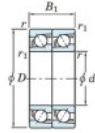

Deep groove ball bearing single row 7317-DT-JTEKT - 7317-DT-JTEKT

<https://www.123bearing.com/bearing-housing/deep-groove-bearing/single-row/7317-dt-jtekt>

Boundary dimensions

Bearing No.	Boundary dimensions(mm)						Basic load ratings(kN)		Fatigue load factor	Limiting speeds(min-1)	
	d	D	B	r1max	r1min	r2max	Cr	Cor	ff	Grosses Ltd.	
7317DT	85	180	82	3	1.1		322	265	15.9	-	2800

PRODUCT FEATURES

Brand	JTEKT
N° Ean13	4549250202087
Inside diameter	85 mm
Outside diameter	180 mm
Thickness	82 mm
Limiting speed	2800 rpm
Dynamic load	322 kN
Static load	265 kN
Packaging	1

contact@123bearing.com

(646) 712 9672

CRT4 de Lesquin 60 Rue Du Haut De Sainghin 59273 Fretin FRANCE