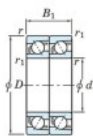

Deep groove ball bearing single row 7217-DT-JTEKT - 7217-DT-JTEKT

<https://www.123bearing.com/bearing-housing/deep-groove-bearing/single-row/7217-dt-jtekt>

Boundary dimensions

Bearing No.	Boundary dimensions(mm)						Basic load ratings(kN)		Fatigue load factor		Limiting speeds(min-1)
	d	D	B	r1(mm)	r2(mm)	Cr	Cor	C0r	f0	Grease lub.	
7217DT	85	150	56	2	1	209	178	10	-	3200	

PRODUCT FEATURES

Brand	JTEKT
N° Ean13	3616060655448
Inside diameter	85 mm
Outside diameter	150 mm
Thickness	56 mm
Limiting speed	3200 rpm
Dynamic load	209 kN
Static load	178 kN
Packaging	1

contact@123bearing.com

(646) 712 9672

CRT4 de Lesquin 60 Rue Du Haut De Sainghin 59273 Fretin FRANCE