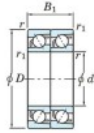

Deep groove ball bearing single row 7315-CDT-JTEKT - 7315-CDT-JTEKT

<https://www.123bearing.com/bearing-housing/deep-groove-bearing/single-row/7315-cdt-jtekt>

Boundary dimensions

Bearing No.	Boundary dimensions(mm)					Basic load ratings(kN)		Fatigue load factor		Limiting speeds(min-1)
	d	D	B	r1(mm)	r2(mm)	Cr	Cor	C01	f0	Grease lub.
7315CDT	75	160	74	2.1	1.1	296	227	15.5	13.4	4400

PRODUCT FEATURES

Brand	JTEKT
N° Ean13	3616060655363
Inside diameter	75 mm
Outside diameter	160 mm
Thickness	74 mm
Limiting speed	4400 rpm
Dynamic load	296 kN
Static load	227 kN
Packaging	1

contact@123bearing.com

(646) 712 9672

CRT4 de Lesquin 60 Rue Du Haut De Sainghin 59273 Fretin FRANCE