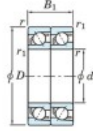

Deep groove ball bearing single row 7315-DT-JTEKT - 7315-DT-JTEKT

<https://www.123bearing.com/bearing-housing/deep-groove-bearing/single-row/7315-dt-jtekt>

Boundary dimensions

Bearing No.	Boundary dimensions(mm)						Basic load ratings(kN)		Fatigue load factor		Limiting speeds(min-1)
	d	D	B	r1mm	r1mm	r2mm	Cr	C0r	C0	f0	Grease lub.
7315DT	75	160	74	2.1	1.1		276	212	13.5	-	3200

PRODUCT FEATURES

Brand	JTEKT
N° Ean13	4549250201714
Inside diameter	75 mm
Inside diameter	2.953" inch
Outside diameter	160 mm
Outside diameter	6.299" inch
Thickness	74 mm
Thickness	2.913" inch
Limiting speed	3200 rpm
Dynamic load	276 kN
Static load	212 kN
Packaging	1

contact@123bearing.com

(646) 712 9672

CRT4 de Lesquin 60 Rue Du Haut De Sainghin 59273 Fretin FRANCE