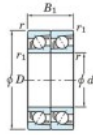

Deep groove ball bearing single row 7312-CDT-JTEKT - 7312-CDT-JTEKT

<https://www.123bearing.com/bearing-housing/deep-groove-bearing/single-row/7312-cdt-jtekt>

Boundary dimensions

Bearing No.	Boundary dimensions(mm)					Basic load ratings(kN)		Fatigue load factor		Limiting speeds(min-1)
	d	D	B	r1(mm)	r2(mm)	Cr	CDr	Cu	FD	Grease lub.
7312CDT	60	130	62	2.1	1.1	213	153	114	13.4	5400

PRODUCT FEATURES

Brand	JTEKT
N° Ean13	3616060655189
Inside diameter	60 mm
Outside diameter	130 mm
Thickness	62 mm
Limiting speed	5400 rpm
Dynamic load	213 kN
Static load	153 kN
Packaging	1

contact@123bearing.com

(646) 712 9672

CRT4 de Lesquin 60 Rue Du Haut De Sainghin 59273 Fretin FRANCE