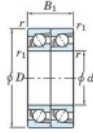

Deep groove ball bearing single row 7312-CDT-JTEKT - 7312-CDT-JTEKT

<https://www.123bearing.com/bearing-housing/deep-groove-bearing/single-row/7312-cdt-jtekt>

Boundary dimensions

Bearing No.	Boundary dimensions(mm)					Basic load ratings(kN)		Fatigue load factor		Limiting speeds(min-1)
	d	D	B	r1(mm)	r2(mm)	Cr	CDr	Cu	FD	Grease lub.
7312CDT	60	130	62	2.1	1.1	213	153	11.4	13.4	5400

PRODUCT FEATURES

Brand	JTEKT
N° Ean13	3616060655189
Inside diameter	60 mm
Outside diameter	130 mm
Thickness	62 mm
Limiting speed	5400 rpm
Dynamic load	213 kN
Static load	153 kN
Packaging	1

contact@123bearing.com

(646) 712 9672

CRT4 de Lesquin 60 Rue Du Haut De Sainghin 59273 Fretin FRANCE