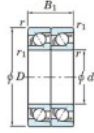

Deep groove ball bearing single row 7310-DT-JTEKT - 7310-DT-JTEKT

<https://www.123bearing.com/bearing-housing/deep-groove-bearing/single-row/7310-dt-jtekt>

Boundary dimensions

Bearing No.	Boundary dimensions(mm)					Basic load ratings(kN)		Fatigue load factor		Limiting speeds(min-1)
	d	D	B	r1(mm)	r2(mm)	C0	C00	C01	HP	Grease lub.
7310DT	50	110	54	2	1	151	105	7.35	-	4600

PRODUCT FEATURES

Brand	JTEKT
N° Ean13	3616060655066
Inside diameter	50 mm
Outside diameter	110 mm
Thickness	54 mm
Limiting speed	4600 rpm
Dynamic load	151 kN
Static load	105 kN
Packaging	1

contact@123bearing.com

(646) 712 9672

CRT4 de Lesquin 60 Rue Du Haut De Sainghin 59273 Fretin FRANCE