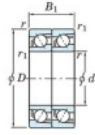

Deep groove ball bearing single row 7409-DT-JTEKT - 7409-DT-JTEKT

<https://www.123bearing.com/bearing-housing/deep-groove-bearing/single-row/7409-dt-jtekt>

Boundary dimensions

Bearing No.	Boundary dimensions(mm)						Basic load ratings(kN)		Fatigue load factor		Limiting speeds(min-1)
	d	D	B	r1(mm)	r2(mm)	C2	C0r	C0i	B	Grossa lub.	
7409DT	45	120	58	2	1	185	120	9.3	-	3300	

PRODUCT FEATURES

Brand	JTEKT
N° Ean13	3616060654984
Inside diameter	45 mm
Inside diameter	1.772" inch
Outside diameter	120 mm
Outside diameter	4.724" inch
Thickness	58 mm
Thickness	2.283" inch
Limiting speed	3300 rpm
Dynamic load	185 kN
Static load	120 kN
Packaging	1

contact@123bearing.com

(646) 712 9672

CRT4 de Lesquin 60 Rue Du Haut De Sainghin 59273 Fretin FRANCE