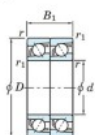

Deep groove ball bearing single row 7309-CDT-JTEKT - 7309-CDT-JTEKT

<https://www.123bearing.com/bearing-housing/deep-groove-bearing/single-row/7309-cdt-jtekt>

Boundary dimensions

Bearing No.	Boundary dimensions(mm)						Basic load ratings(kN)		Fatigue load factor		Limiting speeds(min-1)
	d	D	B	r1(max)	r2(max)	C	C0	C1	f0	Grease lub.	
7309CDT	45	100	50	1.5	1	127	86.7	6.4	13.5	7200	

PRODUCT FEATURES

Brand	JTEKT
N° Ean13	3616060654960
Inside diameter	45 mm
Outside diameter	100 mm
Thickness	50 mm
Limiting speed	7200 rpm
Dynamic load	127 kN
Static load	86.7 kN
Packaging	1

contact@123bearing.com

(646) 712 9672

CRT4 de Lesquin 60 Rue Du Haut De Sainghin 59273 Fretin FRANCE