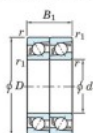

Deep groove ball bearing single row 7302-DT-JTEKT - 7302-DT-JTEKT

<https://www.123bearing.com/bearing-housing/deep-groove-bearing/single-row/7302-dt-jtekt>

Boundary dimensions

Bearing No.	Boundary dimensions(mm)					Basic load ratings(kN)		Fatigue load factor		Limiting speeds(min-1)
	d	D	B	r1(mm)	r1(min)	Cr	C0r	C0	f0	Grease lub.
7302DT	15	42	26	1	0.6	27.3	14.4	1.1	-	12000

PRODUCT FEATURES

Brand	JTEKT
N° Ean13	3616060654663
Inside diameter	15 mm
Inside diameter	0.591" inch
Outside diameter	42 mm
Outside diameter	1.654" inch
Thickness	26 mm
Thickness	1.024" inch
Limiting speed	12000 rpm
Dynamic load	27.3 kN
Static load	14.4 kN
Packaging	1

contact@123bearing.com

(646) 712 9672

CRT4 de Lesquin 60 Rue Du Haut De Sainghin 59273 Fretin FRANCE