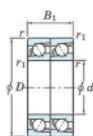

Deep groove ball bearing single row 7301-DT-JTEKT - 7301-DT-JTEKT

<https://www.123bearing.com/bearing-housing/deep-groove-bearing/single-row/7301-dt-jtekt>

Boundary dimensions

Bearing No.	Boundary dimensions (mm)						Basic load ratings (kN)		Fatigue load factor		Limiting speeds (min-1)
	d	D	B	r1 (min)	r1 (max)	Cr	C0r	C0r	f0	Grease Lub.	
7301DT	12	37	24	1	0.6	22.7	10.5	0.82	-	16000	

PRODUCT FEATURES

Brand	JTEKT
N° Ean13	3616060654625
Inside diameter	12 mm
Inside diameter	0.472" inch
Outside diameter	37 mm
Outside diameter	1.457" inch
Thickness	24 mm
Thickness	0.945" inch
Limiting speed	16000 rpm
Dynamic load	22.7 kN
Static load	10.5 kN
Packaging	1

contact@123bearing.com

(646) 712 9672

CRT4 de Lesquin 60 Rue Du Haut De Sainghin 59273 Fretin FRANCE