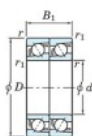

Deep groove ball bearing single row 7301-DT-JTEKT - 7301-DT-JTEKT

<https://www.123bearing.com/bearing-housing/deep-groove-bearing/single-row/7301-dt-jtekt>

Boundary dimensions

Bearing No.	Boundary dimensions (mm)						Basic load ratings (kN)		Fatigue load factor		Limiting speeds (min-1) Grease Lub.
	d	D	B	r1 (min)	r2 (min)	Cr	C0r	C0i	f0		
7301DT	12	37	24	1	0.6	22.7	10.5	0.82	-	16000	

PRODUCT FEATURES

Brand	JTEKT
N° Ean13	3616060654625
Inside diameter	12 mm
Inside diameter	0.472" inch
Outside diameter	37 mm
Outside diameter	1.457" inch
Thickness	24 mm
Thickness	0.945" inch
Limiting speed	16000 rpm
Dynamic load	22.7 kN
Static load	10.5 kN
Packaging	1

contact@123bearing.com

(646) 712 9672

CRT4 de Lesquin 60 Rue Du Haut De Sainghin 59273 Fretin FRANCE