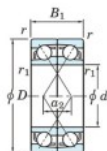

Deep groove ball bearing single row 70-530-DF-FY-JTEKT - 70-530-DF-FY-JTEKT

<https://www.123bearing.com/bearing-housing/deep-groove-bearing/single-row/70-530-df-fy-jtekt>

Boundary dimensions

Single ball bearings Face to face (FF)

Bearing No.	Boundary dimensions(mm)					Basic load ratings(kN)		Fatigue load factor		Limiting speeds(min-1)
	d	D	B	r1(min)	r1(max)	Cr	Cor	Cu	f0	Grease lub.
70/530DF FY	530	780	224	6	-	-	3620	-	-	440

PRODUCT FEATURES

Brand	JTEKT
N° Ean13	3616060654540
Inside diameter	530 mm
Outside diameter	780 mm
Thickness	224 mm
Limiting speed	440 rpm
Static load	3620 kN
Packaging	1

contact@123bearing.com

(646) 712 9672

CRT4 de Lesquin 60 Rue Du Haut De Sainghin 59273 Fretin FRANCE