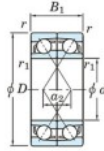

Deep groove ball bearing single row 7068-DF-FY-JTEKT - 7068-DF-FY-JTEKT

<https://www.123bearing.com/bearing-housing/deep-groove-bearing/single-row/7068-df-fy-jtekt>

Boundary dimensions

Angular ball bearings Face to face (DF)

Bearing No.	Boundary dimensions(mm)					Basic load ratings(kN)		Fatigue load limit(kN) C ₁₀	factor f0	Limiting speeds(min-1) Grease lub.
	d	D	B	r1(min)	r2(min)	Cr	Cor			
7068DF FY	340	520	164	5	-	1020	1720	42.9	-	860

PRODUCT FEATURES

Brand	JTEKT
N° Ean13	3616060654496
Inside diameter	340 mm
Outside diameter	520 mm
Thickness	164 mm
Limiting speed	860 rpm
Dynamic load	1020 kN
Static load	1720 kN
Packaging	1

contact@123bearing.com