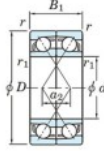

## Deep groove ball bearing single row 7068-BDF-FY-JTEKT - 7068-BDF-FY-JTEKT

<https://www.123bearing.com/bearing-housing/deep-groove-bearing/single-row/7068-bdf-fy-jtekt>

Boundary dimensions

Single row bearings Face to face (FF)

Bearing No.	Boundary dimensions (mm)					Basic load ratings (kN)		Fatigue load limit (kN)	factor	Limiting speeds (min-1)
	d	D	B	r1 (min)	r2 (min)	Cr	Cor	C0r		
7068BDF FY	340	520	164	5	-	914	1550	38.7	-	640

## PRODUCT FEATURES

Brand	JTEKT
N° Ean13	3616060654489
Inside diameter	340 mm
Outside diameter	520 mm
Thickness	164 mm
Limiting speed	640 rpm
Dynamic load	914 kN
Static load	1550 kN
Packaging	1

[contact@123bearing.com](mailto:contact@123bearing.com)