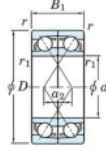

Deep groove ball bearing single row 7064-DF-FY-JTEKT - 7064-DF-FY-JTEKT

<https://www.123bearing.com/bearing-housing/deep-groove-bearing/single-row/7064-df-fy-jtekt>

Boundary dimensions

Single ball bearings Face to face (DF)

Bearing No.	Boundary dimensions(mm)					Basic load ratings(kN)		Fatigue load limit(kN)	factor	Limiting speeds(min-1)
	d	D	B	r (min)	r1 (min)	C _r	C _{0r}			
7064DF FY	320	480	148	4	-	887	1440	37.3	-	950

PRODUCT FEATURES

Brand	JTEKT
N° Ean13	3616060654472
Inside diameter	320 mm
Inside diameter	12.598" inch
Outside diameter	480 mm
Outside diameter	18.898" inch
Thickness	148 mm
Thickness	5.827" inch
Limiting speed	950 rpm
Dynamic load	887 kN
Static load	1440 kN
Packaging	1