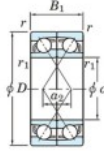

Deep groove ball bearing single row 7064-BDF-FY-JTEKT - 7064-BDF-FY-JTEKT

<https://www.123bearing.com/bearing-housing/deep-groove-bearing/single-row/7064-bdf-fy-jtekt>

Boundary dimensions

Regular ball bearings Face to face (DF)

Bearing No.	Boundary dimensions(mm)					Basic load ratings(kN)		Fatigue load limit[kN]	factor	Limiting speeds(min-1)
	d	D	B	r1(min)	r1(max)	C _r	C _{0r}			
7064BDF FY	320	480	148	4	-	795	1300	33.6	-	710

PRODUCT FEATURES

Brand	JTEKT
N° Ean13	3616060654465
Inside diameter	320 mm
Inside diameter	12.598" inch
Outside diameter	480 mm
Outside diameter	18.898" inch
Thickness	148 mm
Thickness	5.827" inch
Limiting speed	710 rpm
Dynamic load	795 kN
Static load	1300 kN
Packaging	1