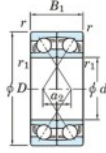

Deep groove ball bearing single row 7064-BDF-FY-JTEKT - 7064-BDF-FY-JTEKT

<https://www.123bearing.com/bearing-housing/deep-groove-bearing/single-row/7064-bdf-fy-jtekt>

Boundary dimensions

Regular ball bearings Face to face (DF)

Bearing No.	Boundary dimensions(mm)					Basic load ratings(kN)		Fatigue load limit(kN)		Factor	Limiting speeds(min-1)
	d	D	B	r1(min)	r1(max)	C _r	C _{0r}	C _r	C _{0r}		
7064BDF FY	320	480	148	4	-	795	1300	33.6	-	-	710

PRODUCT FEATURES

Brand	JTEKT
N° Ean13	3616060654465
Inside diameter	320 mm
Inside diameter	12.598" inch
Outside diameter	480 mm
Outside diameter	18.898" inch
Thickness	148 mm
Thickness	5.827" inch
Limiting speed	710 rpm
Dynamic load	795 kN
Static load	1300 kN
Packaging	1