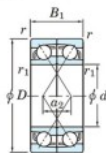

Deep groove ball bearing single row 7064-BDF-FY-JTEKT - 7064-BDF-FY-JTEKT

<https://www.123bearing.com/bearing-housing/deep-groove-bearing/single-row/7064-bdf-fy-jtekt>

Boundary dimensions

Regular ball bearings Face to face (DF)

| Bearing No. | Boundary dimensions(mm) | | | | | Basic load ratings(kN) | | Fatigue load limit(kN) | | Limiting speeds(min-1) |
|-------------|-------------------------|-----|-----|---------|---------|------------------------|-----------------|------------------------|----------------|------------------------|
| | d | D | B | r1(min) | r1(max) | C _r | C _{0r} | C _{0r} | f ₀ | |
| 7064BDF FY | 320 | 480 | 148 | 4 | - | 795 | 1300 | 33.6 | - | 710 |

PRODUCT FEATURES

| | |
|------------------|---------------|
| Brand | JTEKT |
| N° Ean13 | 3616060654465 |
| Inside diameter | 320 mm |
| Inside diameter | 12.598" inch |
| Outside diameter | 480 mm |
| Outside diameter | 18.898" inch |
| Thickness | 148 mm |
| Thickness | 5.827" inch |
| Limiting speed | 710 rpm |
| Dynamic load | 795 kN |
| Static load | 1300 kN |
| Packaging | 1 |