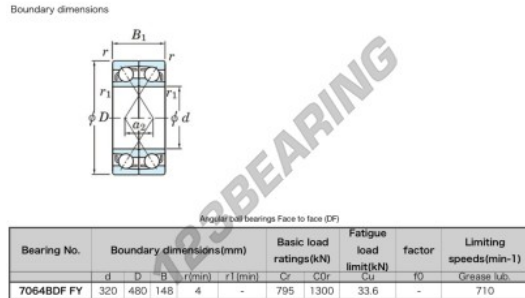

Deep groove ball bearing single row 7064-BDF-FY-JTEKT - 7064-BDF-FY-JTEKT

<https://www.123bearing.com/bearing-housing/deep-groove-bearing/single-row/7064-bdf-fy-jtekt>

PRODUCT FEATURES

Brand	JTEKT
N° Ean13	3616060654465
Inside diameter	320 mm
Inside diameter	12.598" inch
Outside diameter	480 mm
Outside diameter	18.898" inch
Thickness	148 mm
Thickness	5.827" inch
Limiting speed	710 rpm
Dynamic load	795 kN
Static load	1300 kN
Packaging	1