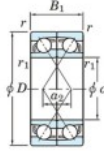

Deep groove ball bearing single row 7064-BDF-FY-JTEKT - 7064-BDF-FY-JTEKT

<https://www.123bearing.com/bearing-housing/deep-groove-bearing/single-row/7064-bdf-fy-jtekt>

Boundary dimensions

Regular ball bearings Face to face (DF)

Bearing No.	Boundary dimensions(mm)					Basic load ratings(kN)		Fatigue load limit(kN)		Limiting speeds(min-1)
	d	D	B	r (min)	r1 (min)	C _r	C _{0r}	C _{0r}	f ₀	
7064BDF FY	320	480	148	4	-	795	1300	33.6	-	710

PRODUCT FEATURES

Brand	JTEKT
N° Ean13	3616060654465
Inside diameter	320 mm
Inside diameter	12.598" inch
Outside diameter	480 mm
Outside diameter	18.898" inch
Thickness	148 mm
Thickness	5.827" inch
Limiting speed	710 rpm
Dynamic load	795 kN
Static load	1300 kN
Packaging	1