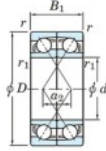

## Deep groove ball bearing single row 7064-BDF-FY-JTEKT - 7064-BDF-FY-JTEKT

<https://www.123bearing.com/bearing-housing/deep-groove-bearing/single-row/7064-bdf-fy-jtekt>

Boundary dimensions

Regular ball bearings Face to face (DF)

Bearing No.	Boundary dimensions(mm)					Basic load ratings(kN)		Fatigue load limit(kN)		Limiting speeds(min-1)
	d	D	B	r (min)	r1 (min)	C <sub>r</sub>	C <sub>0r</sub>	C <sub>0r</sub>	f <sub>0</sub>	
7064BDF FY	320	480	148	4	-	795	1300	33.6	-	710

### PRODUCT FEATURES

Brand	JTEKT
N° Ean13	3616060654465
Inside diameter	320 mm
Inside diameter	12.598" inch
Outside diameter	480 mm
Outside diameter	18.898" inch
Thickness	148 mm
Thickness	5.827" inch
Limiting speed	710 rpm
Dynamic load	795 kN
Static load	1300 kN
Packaging	1