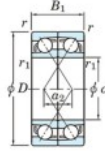

Deep groove ball bearing single row 7064-BDF-FY-JTEKT - 7064-BDF-FY-JTEKT

<https://www.123bearing.com/bearing-housing/deep-groove-bearing/single-row/7064-bdf-fy-jtekt>

Boundary dimensions

Model ball bearings Face to face (DF)

Bearing No.	Boundary dimensions(mm)					Basic load ratings(kN)		Fatigue load limit(kN)		Limiting speeds(min-1)
	d	D	B	r (min)	r1 (min)	C _r	C _{0r}	C _{0r}	f ₀	
7064BDF FY	320	480	148	4	-	795	1300	33.6	-	710

PRODUCT FEATURES

Brand	JTEKT
N° Ean13	3616060654465
Inside diameter	320 mm
Inside diameter	12.598" inch
Outside diameter	480 mm
Outside diameter	18.898" inch
Thickness	148 mm
Thickness	5.827" inch
Limiting speed	710 rpm
Dynamic load	795 kN
Static load	1300 kN
Packaging	1