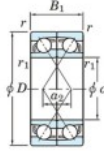

## Deep groove ball bearing single row 7064-BDF-FY-JTEKT - 7064-BDF-FY-JTEKT

<https://www.123bearing.com/bearing-housing/deep-groove-bearing/single-row/7064-bdf-fy-jtekt>

Boundary dimensions

Regular ball bearings Face to face (DF)

Bearing No.	Boundary dimensions(mm)					Basic load ratings(kN)		Fatigue load limit(kN)		Limiting speeds(min-1)
	d	D	B	r (min)	r1 (min)	C <sub>r</sub>	C <sub>0r</sub>	C <sub>0r</sub>	f <sub>0</sub>	
7064BDF FY	320	480	148	4	-	795	1300	33.6	-	710

### PRODUCT FEATURES

Brand	JTEKT
N° Ean13	3616060654465
Inside diameter	320 mm
Inside diameter	12.598" inch
Outside diameter	480 mm
Outside diameter	18.898" inch
Thickness	148 mm
Thickness	5.827" inch
Limiting speed	710 rpm
Dynamic load	795 kN
Static load	1300 kN
Packaging	1