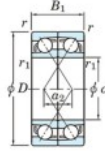

Deep groove ball bearing single row 7064-BDF-FY-JTEKT - 7064-BDF-FY-JTEKT

<https://www.123bearing.com/bearing-housing/deep-groove-bearing/single-row/7064-bdf-fy-jtekt>

Boundary dimensions

Model ball bearings Face to face (DF)

Bearing No.	Boundary dimensions(mm)					Basic load ratings(kN)		Fatigue load limit(kN)		Limiting speeds(min-1)
	d	D	B	r (min)	r1 (min)	C _r	C _{0r}	C ₁₀	f ₀	
7064BDF FY	320	480	148	4	-	795	1300	33.6	-	710

PRODUCT FEATURES

Brand	JTEKT
N° Ean13	3616060654465
Inside diameter	320 mm
Inside diameter	12.598" inch
Outside diameter	480 mm
Outside diameter	18.898" inch
Thickness	148 mm
Thickness	5.827" inch
Limiting speed	710 rpm
Dynamic load	795 kN
Static load	1300 kN
Packaging	1