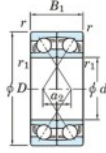

## Deep groove ball bearing single row 7064-BDF-FY-JTEKT - 7064-BDF-FY-JTEKT

<https://www.123bearing.com/bearing-housing/deep-groove-bearing/single-row/7064-bdf-fy-jtekt>

Boundary dimensions

Regular ball bearings Face to face (DF)

Bearing No.	Boundary dimensions(mm)					Basic load ratings(kN)		Fatigue load limit(kN)		Limiting speeds(min-1)
	d	D	B	r (min)	r1 (min)	C <sub>r</sub>	C <sub>0r</sub>	C <sub>0r</sub>	f <sub>0</sub>	
7064BDF FY	320	480	148	4	-	795	1300	33.6	-	710

### PRODUCT FEATURES

Brand	JTEKT
N° Ean13	3616060654465
Inside diameter	320 mm
Inside diameter	12.598" inch
Outside diameter	480 mm
Outside diameter	18.898" inch
Thickness	148 mm
Thickness	5.827" inch
Limiting speed	710 rpm
Dynamic load	795 kN
Static load	1300 kN
Packaging	1