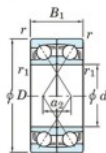

## Deep groove ball bearing single row 7064-BDF-FY-JTEKT - 7064-BDF-FY-JTEKT

<https://www.123bearing.com/bearing-housing/deep-groove-bearing/single-row/7064-bdf-fy-jtekt>

Boundary dimensions

Regular ball bearings Face to face (DF)

Bearing No.	Boundary dimensions(mm)					Basic load ratings(kN)		Fatigue load limit[kN]	factor	Limiting speeds(min-1)
	d	D	B	r1(min)	r1(max)	C <sub>r</sub>	C <sub>0r</sub>			
7064BDF FY	320	480	148	4	-	795	1300	33.6	-	710

### PRODUCT FEATURES

Brand	JTEKT
N° Ean13	3616060654465
Inside diameter	320 mm
Inside diameter	12.598" inch
Outside diameter	480 mm
Outside diameter	18.898" inch
Thickness	148 mm
Thickness	5.827" inch
Limiting speed	710 rpm
Dynamic load	795 kN
Static load	1300 kN
Packaging	1