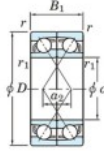

## Deep groove ball bearing single row 7064-BDF-FY-JTEKT - 7064-BDF-FY-JTEKT

<https://www.123bearing.com/bearing-housing/deep-groove-bearing/single-row/7064-bdf-fy-jtekt>

Boundary dimensions

Regular ball bearings Face to face (DF)

Bearing No.	Boundary dimensions(mm)					Basic load ratings(kN)		Fatigue load limit[kN]	factor	Limiting speeds(min-1)
	d	D	B	r1(min)	r1(max)	C <sub>r</sub>	C <sub>0r</sub>			
7064BDF FY	320	480	148	4	-	795	1300	33.6	-	710

## PRODUCT FEATURES

Brand	JTEKT
N° Ean13	3616060654465
Inside diameter	320 mm
Inside diameter	12.598" inch
Outside diameter	480 mm
Outside diameter	18.898" inch
Thickness	148 mm
Thickness	5.827" inch
Limiting speed	710 rpm
Dynamic load	795 kN
Static load	1300 kN
Packaging	1