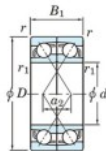

Deep groove ball bearing single row 7064-BDF-FY-JTEKT - 7064-BDF-FY-JTEKT

<https://www.123bearing.com/bearing-housing/deep-groove-bearing/single-row/7064-bdf-fy-jtekt>

Boundary dimensions

Model ball bearings Face to face (DF)

Bearing No.	Boundary dimensions(mm)					Basic load ratings(kN)		Fatigue load factor		Limiting speeds(min-1)
	d	D	B	r1(min)	r1(max)	C _r	C _{0r}	f ₀	f ₀	Grease lub.
7064BDF FY	320	480	148	4	-	795	1300	33.6	-	710

PRODUCT FEATURES

Brand	JTEKT
N° Ean13	3616060654465
Inside diameter	320 mm
Inside diameter	12.598" inch
Outside diameter	480 mm
Outside diameter	18.898" inch
Thickness	148 mm
Thickness	5.827" inch
Limiting speed	710 rpm
Dynamic load	795 kN
Static load	1300 kN
Packaging	1