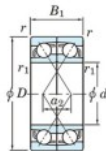

Deep groove ball bearing single row 7064-BDF-FY-JTEKT - 7064-BDF-FY-JTEKT

<https://www.123bearing.com/bearing-housing/deep-groove-bearing/single-row/7064-bdf-fy-jtekt>

Boundary dimensions

Regular ball bearings Face to face (DF)

Bearing No.	Boundary dimensions(mm)					Basic load ratings(kN)		Fatigue load limit[kN]	factor	Limiting speeds(min-1)
	d	D	B	r1(min)	r1(max)	C _r	C _{0r}			
7064BDF FY	320	480	148	4	-	795	1300	33.6	-	710

PRODUCT FEATURES

Brand	JTEKT
N° Ean13	3616060654465
Inside diameter	320 mm
Inside diameter	12.598" inch
Outside diameter	480 mm
Outside diameter	18.898" inch
Thickness	148 mm
Thickness	5.827" inch
Limiting speed	710 rpm
Dynamic load	795 kN
Static load	1300 kN
Packaging	1