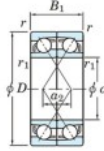

## Deep groove ball bearing single row 7064-BDF-FY-JTEKT - 7064-BDF-FY-JTEKT

<https://www.123bearing.com/bearing-housing/deep-groove-bearing/single-row/7064-bdf-fy-jtekt>

Boundary dimensions

Model ball bearings Face to face (DF)

Bearing No.	Boundary dimensions(mm)					Basic load ratings(kN)		Fatigue load limit(kN)		Limiting speeds(min-1)
	d	D	B	r (min)	r1 (min)	C <sub>r</sub>	C <sub>0r</sub>	C <sub>0r</sub>	f <sub>0</sub>	
7064BDF FY	320	480	148	4	-	795	1300	33.6	-	710

### PRODUCT FEATURES

Brand	JTEKT
N° Ean13	3616060654465
Inside diameter	320 mm
Inside diameter	12.598" inch
Outside diameter	480 mm
Outside diameter	18.898" inch
Thickness	148 mm
Thickness	5.827" inch
Limiting speed	710 rpm
Dynamic load	795 kN
Static load	1300 kN
Packaging	1