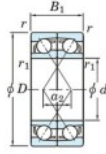

Deep groove ball bearing single row 7060-BDF-FY-JTEKT - 7060-BDF-FY-JTEKT

<https://www.123bearing.com/bearing-housing/deep-groove-bearing/single-row/7060-bdf-fy-jtekt>

Boundary dimensions

Angular ball bearings Face to face (DF)

Bearing No.	Boundary dimensions(mm)					Basic load ratings(kN)		Fatigue load factor		Limiting speeds(min-1)
	d	D	B	r1(min)	r1(max)	C ₀	C _{0R}	C ₀	f ₀	Grease lub.
7060BDF FY	300	460	148	4	-	776	1230	32.5	-	770