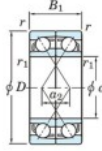

Deep groove ball bearing single row 7248-BDF-FY-JTEKT - 7248-BDF-FY-JTEKT

<https://www.123bearing.com/bearing-housing/deep-groove-bearing/single-row/7248-bdf-fy-jtekt>

Boundary dimensions

Original ball bearings Face to face (DF)

Bearing No.	Boundary dimensions(mm)					Basic load ratings(kN)		Fatigue load factor		Limiting speeds(min-1)
	d	D	B	r1(min)	r1(max)	Cr	Cor	Cur	f0	Grease lub.
7048DF FY	240	360	112	3	-	591	751	24.6	-	1400

PRODUCT FEATURES

Brand	JTEKT
N° Ean13	3616060654373
Inside diameter	240 mm
Outside diameter	440 mm
Thickness	144 mm
Limiting speed	890 rpm
Dynamic load	736 kN
Static load	1080 kN
Packaging	1

contact@123bearing.com