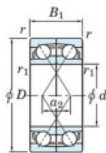

## Deep groove ball bearing single row 7044-DF-FY-JTEKT - 7044-DF-FY-JTEKT

<https://www.123bearing.com/bearing-housing/deep-groove-bearing/single-row/7044-df-fy-jtekt>

Boundary dimensions

For deep groove bearings Face to face (DF)

Bearing No.	Boundary dimensions(mm)					Basic load ratings(kN)		Fatigue load limit(kN) C <sub>10</sub>	factor f <sub>0</sub>	Limiting speeds(min-1) Grease lub.
	d	D	B	r1(min)	r1(max)	C <sub>r</sub>	C <sub>0r</sub>			
7044DF FY	220	340	112	3	-	543	705	21.8	-	1500

## PRODUCT FEATURES

Brand	JTEKT
N° Ean13	3616060654335
Inside diameter	220 mm
Inside diameter	8.661" inch
Outside diameter	340 mm
Outside diameter	13.386" inch
Thickness	112 mm
Thickness	4.409" inch
Limiting speed	1500 rpm
Dynamic load	543 kN
Static load	705 kN
Packaging	1