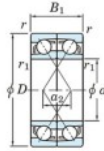

Deep groove ball bearing single row 7340-BDF-FY-JTEKT - 7340-BDF-FY-JTEKT

<https://www.123bearing.com/bearing-housing/deep-groove-bearing/single-row/7340-bdf-fy-jtekt>

Boundary dimensions

Single row bearings Face to face (FF)

| Bearing No. | Boundary dimensions(mm) | | | | | Basic load ratings(kN) | | Fatigue load factor | | Limiting speeds(min-1) |
|-------------|-------------------------|-----|-----|---------|---------|------------------------|------|---------------------|----|------------------------|
| | d | D | B | r1(min) | r1(max) | Cr | Cor | Cu | f0 | Grease lub. |
| 7340BDF FY | 200 | 420 | 160 | 5 | - | 878 | 1200 | 35.3 | - | 1000 |