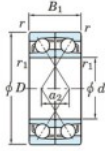

Deep groove ball bearing single row 7240-DF-FY-JTEKT - 7240-DF-FY-JTEKT

<https://www.123bearing.com/bearing-housing/deep-groove-bearing/single-row/7240-df-fy-jtekt>

Boundary dimensions

Angular ball bearings Face to face (DF)

Bearing No.	Boundary dimensions(mm)					Basic load ratings(kN)		Fatigue load limit(kN)	factor	Limiting speeds(min-1)
	d	D	B	r (mm)	r1 (mm)	Cr	C0r	Cu	f0	Grease Lub.
7240DF FY	200	360	116	4	-	658	847	26.2	-	1500

PRODUCT FEATURES

Brand	JTEKT
N° Ean13	3616060654281
Inside diameter	200 mm
Outside diameter	360 mm
Thickness	116 mm
Limiting speed	1500 rpm
Dynamic load	658 kN
Static load	847 kN
Packaging	1

contact@123bearing.com