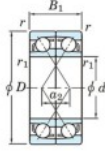

Deep groove ball bearing single row 7040-CDF-FY-JTEKT - 7040-CDF-FY-JTEKT

<https://www.123bearing.com/bearing-housing/deep-groove-bearing/single-row/7040-cdf-fy-jtekt>

Boundary dimensions

Angled ball bearings Face to face (FF)

Bearing No.	Boundary dimensions(mm)					Basic load ratings(kN)		Fatigue load factor		Limiting speeds(min-1)
	d	D	B	r1 (mm)	r2 (mm)	Cr	Cor	Cu	f0	Gresse lub.
7040CDF FY	200	310	102	2.1	-	544	676	21.9	15.7	2300

PRODUCT FEATURES

Brand	JTEKT
N° Ean13	3616060654267
Inside diameter	200 mm
Outside diameter	310 mm
Thickness	102 mm
Limiting speed	2300 rpm
Dynamic load	544 kN
Static load	676 kN
Packaging	1

contact@123bearing.com