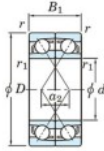

Deep groove ball bearing single row 7040-DF-FY-JTEKT - 7040-DF-FY-JTEKT

<https://www.123bearing.com/bearing-housing/deep-groove-bearing/single-row/7040-df-fy-jtekt>

Boundary dimensions

Angular ball bearings Face to face (DF)

Bearing No.	Boundary dimensions(mm)						Basic load ratings(kN)		Fatigue load factor		Limiting speeds(min-1)
	d	D	B	r1(mm)	r2(mm)	Cr	Cor	Cu	f0	Grease lub.	
7040DF FY	200	310	102	2.1	-	495	618	20	-	1700	

PRODUCT FEATURES

Brand	JTEKT
N° Ean13	3616060654250
Inside diameter	200 mm
Outside diameter	310 mm
Thickness	102 mm
Limiting speed	1700 rpm
Dynamic load	495 kN
Static load	618 kN
Packaging	1

contact@123bearing.com