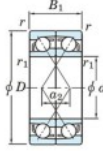

Deep groove ball bearing single row 7238-DF-FY-JTEKT - 7238-DF-FY-JTEKT

<https://www.123bearing.com/bearing-housing/deep-groove-bearing/single-row/7238-df-fy-jtekt>

Boundary dimensions

Single ball bearings Face to face (FF)

Bearing No.	Boundary dimensions(mm)					Basic load ratings(kN)		Fatigue load limit(kN)	factor	Limiting speeds(min-1)
	d	D	B	r1(min)	r2(min)	Cr	Cor	Cu	f0	Grease lub.
7238DF FY	190	340	110	4	-	616	779	24.7	-	1600

PRODUCT FEATURES

Brand	JTEKT
N° Ean13	3616060654199
Inside diameter	190 mm
Outside diameter	340 mm
Thickness	110 mm
Limiting speed	1600 rpm
Dynamic load	616 kN
Static load	779 kN
Packaging	1

contact@123bearing.com