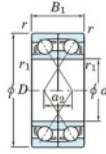

## Deep groove ball bearing single row 7038-CDF-FY-JTEKT - 7038-CDF-FY-JTEKT

<https://www.123bearing.com/bearing-housing/deep-groove-bearing/single-row/7038-cdf-fy-jtekt>

Boundary dimensions

Single ball bearings Face to face (FF)

Bearing No.	Boundary dimensions(mm)					Basic load ratings(kN)		Fatigue load factor		Limiting speeds(min-1)
	d	D	B	r1(min)	r1(max)	Cr	Cor	Grease	Oil	Grease lub.
7038CDF FY	190	290	92	2.1	-	485	585	21.1	15.9	2500

## PRODUCT FEATURES

Brand	JTEKT
N° Ean13	3616060654175
Inside diameter	190 mm
Outside diameter	290 mm
Thickness	92 mm
Limiting speed	2500 rpm
Dynamic load	485 kN
Static load	585 kN
Packaging	1

[contact@123bearing.com](mailto:contact@123bearing.com)