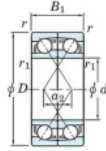

Deep groove ball bearing single row 7038-BDF-FY-JTEKT - 7038-BDF-FY-JTEKT

<https://www.123bearing.com/bearing-housing/deep-groove-bearing/single-row/7038-bdf-fy-jtekt>

Boundary dimensions

Single row bearings Face to face (FF)

Bearing No.	Boundary dimensions(mm)					Basic load ratings(kN)		Fatigue load factor		Limiting speeds(min-1)
	d	D	B	r1(mm)	r1(mm)	Cr	Cor	Cu	f0	Grease lub.
7038BDF FY	190	290	92	2.1	-	395	483	16.3	-	1400

PRODUCT FEATURES

Brand	JTEKT
N° Ean13	3616060654151
Inside diameter	190 mm
Outside diameter	290 mm
Thickness	92 mm
Limiting speed	1400 rpm
Dynamic load	395 kN
Static load	483 kN
Packaging	1

contact@123bearing.com