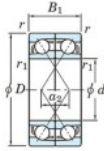

Deep groove ball bearing single row 7938-CDF-FY-JTEKT - 7938-CDF-FY-JTEKT

<https://www.123bearing.com/bearing-housing/deep-groove-bearing/single-row/7938-cdf-fy-jtekt>

Boundary dimensions

(Single row bearings Face to face (FF))

Bearing No.	Boundary dimensions(mm)					Basic load ratings(kN)		Fatigue load factor		Limiting speeds(min-1)
	d	D	B	r1(min)	r1(max)	Cr	Cor	Cu	f0	Grease Lub.
7938CDF FY	190	260	66	2	-	322	394	13.7	16.5	2700

PRODUCT FEATURES

Brand	JTEKT
N° Ean13	3616060654144
Inside diameter	190 mm
Outside diameter	260 mm
Thickness	66 mm
Limiting speed	2700 rpm
Dynamic load	322 kN
Static load	394 kN
Packaging	1

contact@123bearing.com