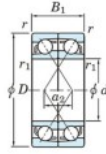

Deep groove ball bearing single row 7236-CDF-FY-JTEKT - 7236-CDF-FY-JTEKT

<https://www.123bearing.com/bearing-housing/deep-groove-bearing/single-row/7236-cdf-fy-jtekt>

Boundary dimensions

Single row bearings Face to face (FF)

Bearing No.	Boundary dimensions(mm)					Basic load ratings(kN)		Fatigue load factor		Limiting speeds(min-1)
	d	D	B	r1(min)	r2(min)	Cr	C0r	C0a	F0	Grease lub.
7236CDF FY	180	320	104	4	-	650	786	25,7	14,9	2400

PRODUCT FEATURES

Brand	JTEKT
N° Ean13	3616060654113
Inside diameter	180 mm
Outside diameter	320 mm
Thickness	104 mm
Limiting speed	2400 rpm
Dynamic load	650 kN
Static load	786 kN
Packaging	1

contact@123bearing.com