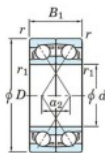

Deep groove ball bearing single row 7236-BDF-FY-JTEKT - 7236-BDF-FY-JTEKT

<https://www.123bearing.com/bearing-housing/deep-groove-bearing/single-row/7236-bdf-fy-jtekt>

Boundary dimensions

Single ball bearings Face to face (FF)

| Bearing No. | Boundary dimensions(mm) | | | | | Basic load ratings(kN) | | Fatigue load factor | | Limiting speeds(min-1) |
|-------------|-------------------------|-----|-----|---------|----------|------------------------|-----|---------------------|----|------------------------|
| | d | D | B | r (min) | r1 (min) | Cr | Cor | C0r | f0 | Grease lub. |
| 7236BDF FY | 180 | 320 | 104 | 4 | - | 538 | 657 | 21.5 | - | 1300 |

PRODUCT FEATURES

| | |
|------------------|---------------|
| Brand | JTEKT |
| N° Ean13 | 3616060654090 |
| Inside diameter | 180 mm |
| Inside diameter | 7.087" inch |
| Outside diameter | 320 mm |
| Outside diameter | 12.598" inch |
| Thickness | 104 mm |
| Thickness | 4.094" inch |
| Limiting speed | 1300 rpm |
| Dynamic load | 538 kN |
| Static load | 657 kN |
| Packaging | 1 |