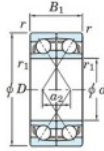

Deep groove ball bearing single row 7036-CDF-FY-JTEKT - 7036-CDF-FY-JTEKT

<https://www.123bearing.com/bearing-housing/deep-groove-bearing/single-row/7036-cdf-fy-jtekt>

Boundary dimensions

Single ball bearings Face to face (FF)

Bearing No.	Boundary dimensions(mm)					Basic load ratings(kN)		Fatigue load factor		Limiting speeds(min-1)
	d	D	B	r1(min)	r2(min)	Cr	Cor	Cu	f0	Grease lub.
7036CDF FY	180	280	92	2.1	-	473	553	20.7	15.7	2600

PRODUCT FEATURES

Brand	JTEKT
N° Ean13	3616060654083
Inside diameter	180 mm
Inside diameter	7.087" inch
Outside diameter	280 mm
Outside diameter	11.024" inch
Thickness	92 mm
Thickness	3.622" inch
Limiting speed	2600 rpm
Dynamic load	473 kN
Static load	553 kN
Packaging	1