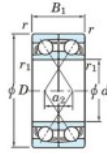

Deep groove ball bearing single row 7036-DF-FY-JTEKT - 7036-DF-FY-JTEKT

<https://www.123bearing.com/bearing-housing/deep-groove-bearing/single-row/7036-df-fy-jtekt>

Boundary dimensions

Angular ball bearings Face to face (DF)

Bearing No.	Boundary dimensions(mm)						Basic load ratings(kN)		Fatigue load limit(kN)	factor	Limiting speeds(min-1)
	d	D	B	r1(mm)	r2(mm)	-	Cr	Cor	Cu	f0	Grease lub.
7036DF FY	180	280	92	2.1	-	-	430	506	18.3	-	1900

PRODUCT FEATURES

Brand	JTEKT
N° Ean13	3616060654076
Inside diameter	180 mm
Outside diameter	280 mm
Thickness	92 mm
Limiting speed	1900 rpm
Dynamic load	430 kN
Static load	506 kN
Packaging	1

contact@123bearing.com