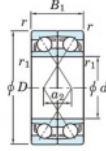

Deep groove ball bearing single row 7036-BDF-FY-JTEKT - 7036-BDF-FY-JTEKT

<https://www.123bearing.com/bearing-housing/deep-groove-bearing/single-row/7036-bdf-fy-jtekt>

Boundary dimensions

Shoulder ball bearings Face to face (DF)

Bearing No.	Boundary dimensions (mm)						Basic load ratings (kN)		Fatigue load factor		Limiting speeds (min-1)
	d	D	B	r (min)	r1 (min)	Cr	C0r	Cu	f0	Grease Lub.	
7036BDF FY	180	280	92	2.1	-	385	457	15.9	-	1400	

PRODUCT FEATURES

Brand	JTEKT
N° Ean13	3616060654069
Inside diameter	180 mm
Outside diameter	280 mm
Thickness	92 mm
Limiting speed	1400 rpm
Dynamic load	385 kN
Static load	457 kN
Packaging	1

contact@123bearing.com