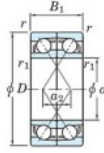

Deep groove ball bearing single row 7334-DF-FY-JTEKT - 7334-DF-FY-JTEKT

<https://www.123bearing.com/bearing-housing/deep-groove-bearing/single-row/7334-df-fy-jtekt>

Boundary dimensions

Angular ball bearings Face to face (DF)

Bearing No.	Boundary dimensions (mm)					Basic load ratings (kN)		Fatigue load factor		Limiting speeds (min-1)
	d	D	B	r (mm)	r1 (mm)	Cr	C0r	f0	f0	Grease lub.
7334DF FY	170	360	144	4	-	789	969	30.7	-	1600

PRODUCT FEATURES

Brand	JTEKT
N° Ean13	3616060654021
Inside diameter	170 mm
Outside diameter	360 mm
Thickness	144 mm
Limiting speed	1600 rpm
Dynamic load	789 kN
Static load	969 kN
Packaging	1

contact@123bearing.com