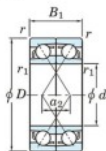

Deep groove ball bearing single row 7234-CDF-FY-JTEKT - 7234-CDF-FY-JTEKT

<https://www.123bearing.com/bearing-housing/deep-groove-bearing/single-row/7234-cdf-fy-jtekt>

Boundary dimensions

Single ball bearings Face to face (FF)

Bearing No.	Boundary dimensions(mm)					Basic load ratings(kN)		Fatigue load factor		Limiting speeds(min-1)
	d	D	B	r1(min)	r2(min)	Cr	Cor	f0	f0	Grease lub.
7234CDF FY	170	310	104	4	-	603	719	24	15.1	2500

PRODUCT FEATURES

Brand	JTEKT
N° Ean13	3616060654007
Inside diameter	170 mm
Outside diameter	310 mm
Thickness	104 mm
Limiting speed	2500 rpm
Dynamic load	603 kN
Static load	719 kN
Packaging	1

contact@123bearing.com