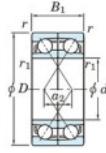

Deep groove ball bearing single row 7234-DF-FY-JTEKT - 7234-DF-FY-JTEKT

<https://www.123bearing.com/bearing-housing/deep-groove-bearing/single-row/7234-df-fy-jtekt>

Boundary dimensions

Angular ball bearings Face to face (DF)

Bearing No.	Boundary dimensions(mm)					Basic load ratings(kN)		Fatigue load factor		Limiting speeds(min-1)
	d	D	B	r1(min)	r1(max)	C _r	C _{0r}	f ₀		Grease Lub.
7234DF FY	170	310	104	4	-	552	661	22	-	1800

PRODUCT FEATURES

Brand	JTEKT
N° Ean13	3616060653994
Inside diameter	170 mm
Outside diameter	310 mm
Thickness	104 mm
Limiting speed	1800 rpm
Dynamic load	552 kN
Static load	661 kN
Packaging	1

contact@123bearing.com